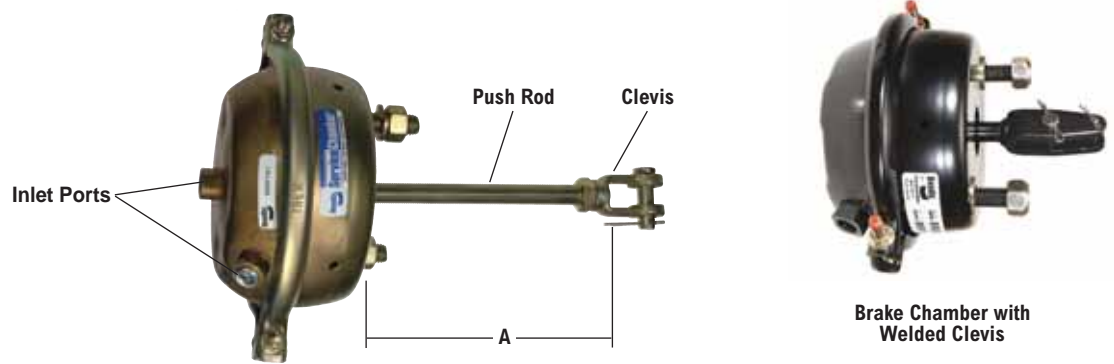

## Brake Chambers

Fully Threaded Push Rod

V.M.R.S. 13-010-034

Brake Chamber Type	Stroke	Service New Pc. No. w/o Yoke	A Push Rod Length	Service New Pc. No. w/Yoke	Inlet Port Size	Push Rod Thread	Rubber Diaphragm	Clamp Band	Spring
<b>Standard Yoke</b>									
12	1.75"	800822	8.60"	5007117N	1/4"-18 NPTF	1/2"-20 UNF	802486	800906	800918
16	2.25"	800823	8.60"	5007118N	1/4"-18 NPTF	1/2"-20 UNF	802487	800907	
20	2.50"	802990	8.20"	800824	3/8"-18 NPTF	5/8"-18 UNF	802488	800908	800919
24	2.50"	802986	7.80"	800825	3/8"-18 NPTF	5/8"-18 UNF	802489	800909	
24 ELS	3.00"	—	8.00"	K025365	3/8"-18 NPTF	5/8"-18 UNF	801378		
30	2.50"	800826	7.60"	5007121N	3/8"-18 NPTF	5/8"-18 UNF	802490	800910	800920
30 ELS	3.00"	K025360	8.00"	K025365	3/8"-18 NPTF	5/8"-18 UNF	801379	800910	
36 ELS	3.00"	800827	8.40"	5007122N	3/8"-18 NPTF	5/8"-18 UNF	802491	800911	800920
<b>Welded Clevis</b>									
20	2.50"	—	2.25"	K058715	3/8"-18 NPTF	5/8"-18 UNF	802488	800908	800919
24	2.50"	—	2.25"	K058691	3/8"-18 NPTF	5/8"-18 UNF	802489	800909	800919
24 ELS	3.00"	—	2.25"	K058753	3/8"-18 NPTF	5/8"-18 UNF	801378	800909	800920
30	2.50"	—	2.25"	K058721	3/8"-18 NPTF	5/8"-18 UNF	802490	800910	800919
30 ELS	3.00"	—	2.25"	K058740	3/8"-18 NPTF	5/8"-18 UNF	801379	800910	800920

## Clevis / Yoke Assemblies

For Brake Chambers & Rotochambers

V.M.R.S. 13-004-018

Yoke Assembly Pc. No.	A End to Pin	B Slot Width	C Pin Dia.	D Thread Size
205948N	1-3/4"	9/16"	1/2"	1/2-20
228790N	1-3/4"	9/16"	1/2"	5/8-18
228798N	1-3/4"	9/16"	5/8"	5/8-18
229496N	1-7/8"	13/16"	3/4"	5/8-18
282592N	2"	13/16"	3/4"	3/4-16