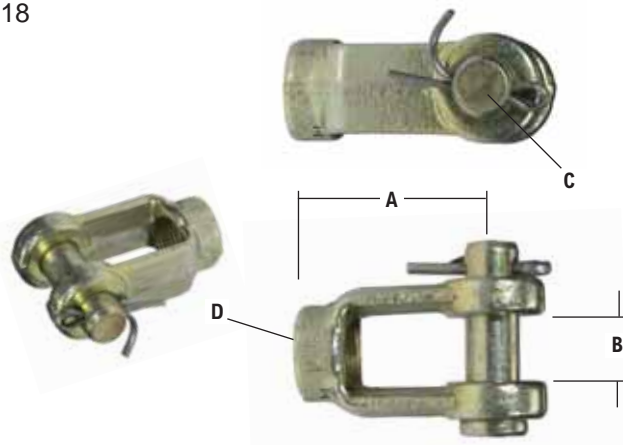

## Brake Chambers

Fully Threaded Push Rod

V.M.R.S. 13-010-034

Brake Chamber Type	Stroke	Service New Pc. No. w/o Yoke	A Push Rod Length	Service New Pc. No. w/Yoke	Inlet Port Size	Push Rod Thread	Rubber Diaphragm	Clamp Band	Spring
<b>Standard Yoke</b>									
12	1.75"	800822	8.60"	5007117N	1/4"-18 NPTF	1/2"-20 UNF	802486	800906	800918
16	2.25"	800823	8.60"	5007118N	1/4"-18 NPTF	1/2"-20 UNF	802487	800907	
20	2.50"	802990	8.20"	800824	3/8"-18 NPTF	5/8"-18 UNF	802488	800908	800919
24	2.50"	802986	7.80"	800825	3/8"-18 NPTF	5/8"-18 UNF	802489	800909	
24 ELS	3.00"	—	8.00"	K025365	3/8"-18 NPTF	5/8"-18 UNF	801378		
30	2.50"	800826	7.60"	5007121N	3/8"-18 NPTF	5/8"-18 UNF	802490	800910	800920
30 ELS	3.00"	K025360	8.00"	K025365	3/8"-18 NPTF	5/8"-18 UNF	801379	800910	
36 ELS	3.00"	800827	8.40"	5007122N	3/8"-18 NPTF	5/8"-18 UNF	802491	800911	800920
<b>Welded Clevis</b>									
20	2.50"	—	2.25"	K058715	3/8"-18 NPTF	5/8"-18 UNF	802488	800908	800919
24	2.50"	—	2.25"	K058691	3/8"-18 NPTF	5/8"-18 UNF	802489	800909	800919
24 ELS	3.00"	—	2.25"	K058753	3/8"-18 NPTF	5/8"-18 UNF	801378	800909	800920
30	2.50"	—	2.25"	K058721	3/8"-18 NPTF	5/8"-18 UNF	802490	800910	800919
30 ELS	3.00"	—	2.25"	K058740	3/8"-18 NPTF	5/8"-18 UNF	801379	800910	800920

## Clevis / Yoke Assemblies

For Brake Chambers & Rotochambers

V.M.R.S. 13-004-018

Yoke Assembly Pc. No.	A End to Pin	B Slot Width	C Pin Dia.	D Thread Size
205948N	1-3/4"	9/16"	1/2"	1/2-20
228790N	1-3/4"	9/16"	1/2"	5/8-18
228798N	1-3/4"	9/16"	5/8"	5/8-18
229496N	1-7/8"	13/16"	3/4"	5/8-18
282592N	2"	13/16"	3/4"	3/4-16