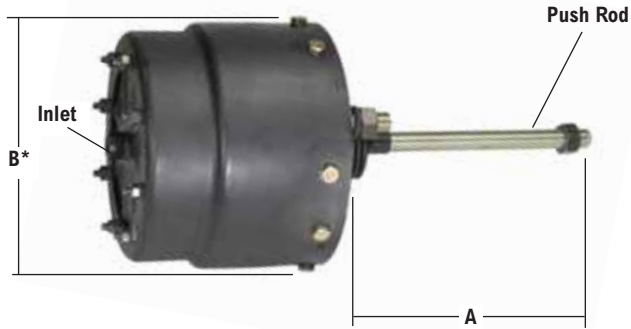

## Clevis / Yoke Assemblies

For Brake Chambers & Rotochambers

V.M.R.S. 13-004-018

Yoke Assembly Pc. No.	A End to Pin	B Slot Width	C Pin Dia.	D Thread Size
205948N	1-3/4"	9/16"	1/2"	1/2-20
228790N	1-3/4"	9/16"	1/2"	5/8-18
228798N	1-3/4"	9/16"	5/8"	5/8-18
229496N	1-7/8"	13/16"	3/4"	5/8-18
282592N	2"	13/16"	3/4"	3/4-16

**Rotochambers**

V.M.R.S. 13-010-034

Fully Threaded Push Rod

Spring

Diaphragm

Type	Service New Pc. No.	Port Size (NPT)	A Push Rod Length	Push Rod Thread	B Diameter*	Diaphragm Material and Size			Spring
						Rubber	Neoprene	C Diameter	
9	229814N	1/4"-18	13"	1/2"-20	4-3/4"	231472	236524	4-5/16"	231481
12	229815	3/8"-18	11"	1/2"-20	5-9/32"	231506	236525	4-27/32"	231513
16	229816N	3/8"-18	7-7/8"	1/2"-20	5-7/8"	231525	236526	5-7/16"	231531
20	229817N	3/8"-18	6-7/8"	1/2"-20	6-13/32"	231982	236527	5-31/32"	231933
24	229818N	1/4"-18	5-13/16"	1/2"-20	6-15/16"	231516	236528	6-7/16"	231522
30	229819N	1/4"-18	9-1/16"	5/8"-18	7-17/32"	231543	236529	7-3/32"	231549
36	229820N	1/4"-18	8-1/16"	5/8"-18	8-5/32"	231534	236530	7-21/32"	231540
50	229821N	3/8"-18	10-15/16"	3/4"-16	9-13/32"	231491	236531	8-29/32"	231498